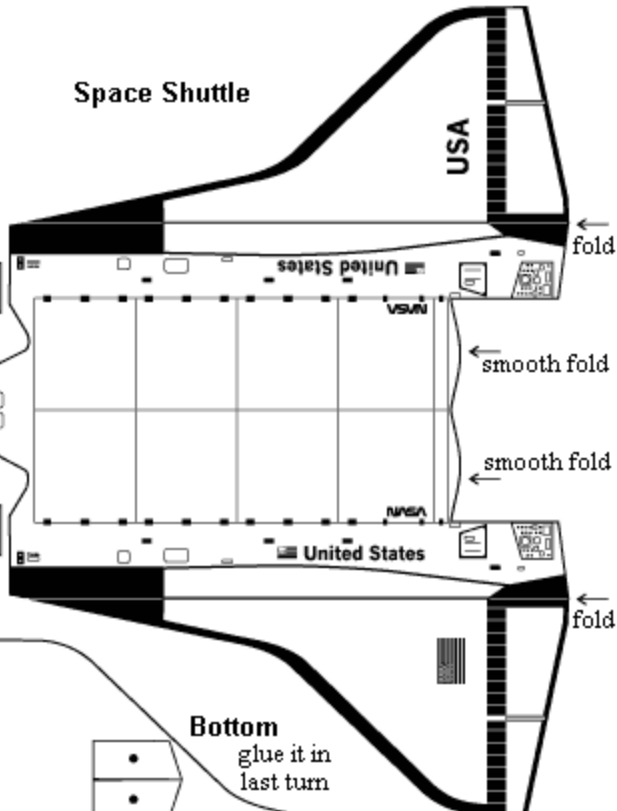

fold it up as a cone

Space Shuttle

USA

United States

NASA

NASA

United States

smooth fold

smooth fold

fold

fold

Bottom

glue it in
last turn

smooth fold
not fold

smooth fold
90°

smooth fold
90°

fold
outside
~160°

glue this
parts
together

fold
inside
180°

fold
outside
~160°

fold
outside
~40°

fold
90°

fold
90°

Wheels

fold
inside
~180°

fold
outside
90°

Folding instructions